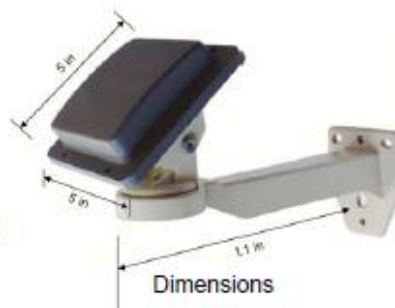

Model : PRO-600

Universal Satellite Radio Antenna

Wide Beam-Width Permits
Simultaneous Reception of
All XM and Sirius Satellites

Pixel
SATELLITE RADIO

This antenna has been designed to receive XM and Sirius signals simultaneously. Its wide beam-width permits fast alignment and installation. It is backwards compatible with all existing satellite radio receivers and is ideal for use with next generation interoperable receivers.

- Wide beam-width for easy alignment and simultaneous reception of both XM and Sirius
- For high-end home and commercial installations
- Can drive up to 200 feet of RG-6 cable with no external amplifiers required
- Azimuth and elevation adjustments for optimum aiming
- Two-stage high-quality filtering for ultimate rejection of out-of-band interference
- Pro-quality mount (no plastic parts)
- Mounts to any horizontal / vertical surface or pole up to 2 inches in diameter
- Works with standard RG-6 cable (not included)
- 8.5 dBi isotropic antenna gain

Includes:

- (1) High gain antenna panel
- (1) Azimuth / Elevation adjustable mount
- (1) Pole – mount hardware
- (1) 3-ft F-SMB adapter cable
- (1) Weather boot
- (1 Lot) Wall mount screws and anchors

Pole - Mount Detail